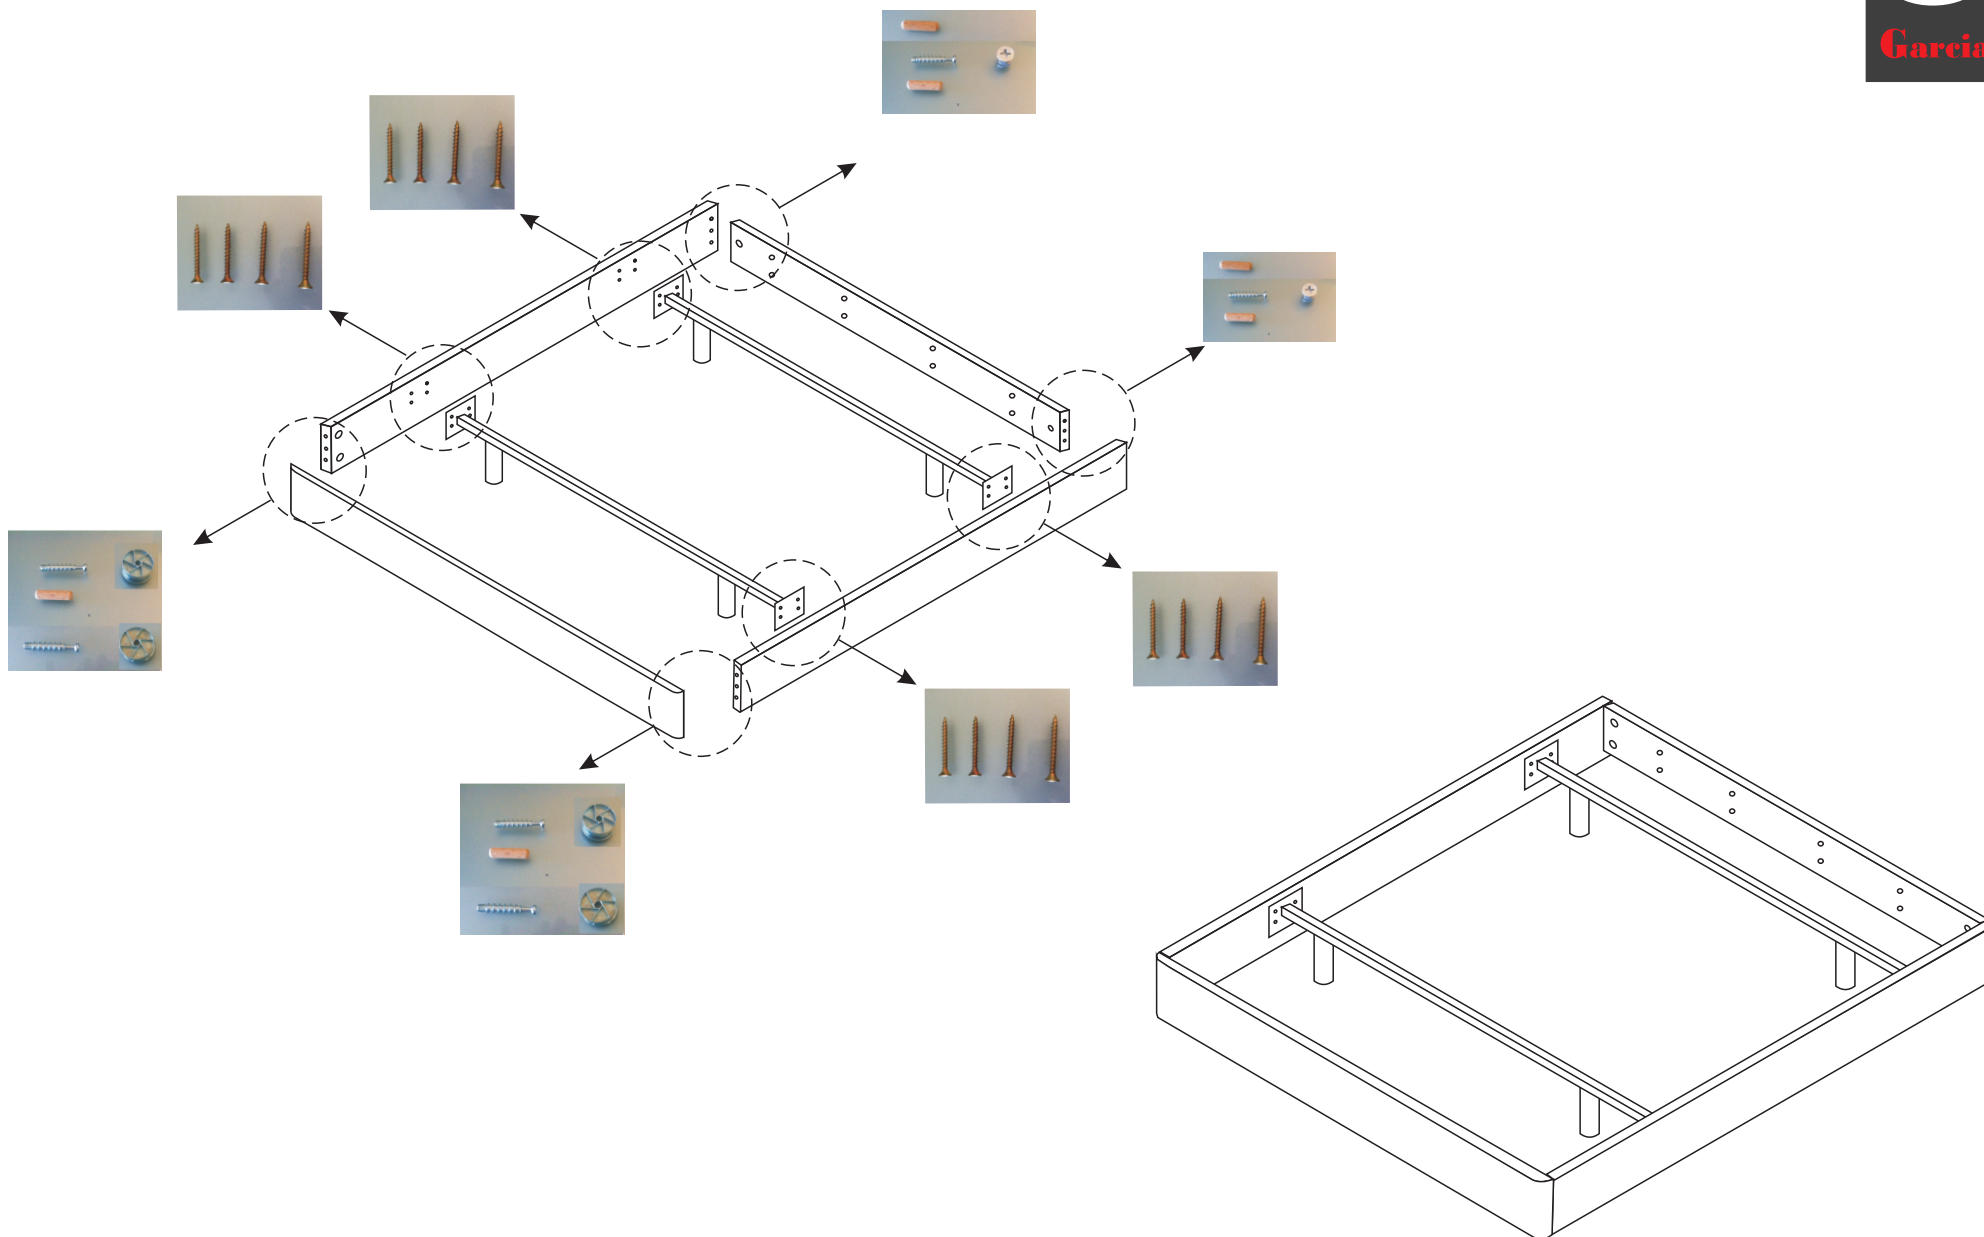

FREEDOM headboard assembly instructions

Aro de cama CLASS

Instrucciones de montaje

ASSEMBLY INSTRUCTIONS FOR BEDFRAME "NEW CURVED" / CLASS

UNION BETWEEN SIDERAILS WITH CURVED FOOTBOARD

UNION BETWEEN SIDERAILS WITH INTERIOR FOOTBOARD

ASSEMBLY METALLIC CROSSBARS WITH SIDERAILS